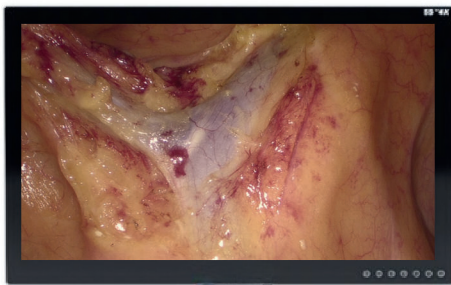

P H O E N I X 4K

ULTRA HIGH DEFINITION
MINIMALLY INVASIVE SURGERY

4K
ULTRA HD

 rutledge

P H O E N I X
 4K ULTRA HIGH DEFINITION
 MINIMALLY INVASIVE SURGERY

Embark On A New Era In Animal Medicine With Our Advanced Endoscope Featuring 4K High-Definition Imaging. Immerse Yourself In The Unparalleled Clarity And Precision Of This Technology, Offering Veterinarians An Incredibly Sharp View Of Internal Structures During Diagnostic Procedures. The Superior Resolution Of 4K Not Only Enhances Your Ability To Detect Subtle Abnormalities But Also Provides A More Detailed And Comprehensive Understanding Of The Animal's Health, Revolutionizing Your Approach To Informed Decision-Making.

Incorporating 4K High-Definition Into Your Veterinary Practice Isn't Just About Seeing More – It's About Seeing Better. Elevate Your Diagnostic Capabilities And Redefine Your Approach To Animal Care With Our State-Of-The-Art Endoscope. Delivering Unparalleled Image Quality, Our 4K Technology Sets A New Standard In Animal Medicine, Empowering Veterinarians To Provide The Highest Level Of Care For Their Patients.

The Phoenix 4K UHD System Includes 3 Degrees Of Image Deflection for Each Of The Endoscopes, 0, 30 and 70 Degree Angles. Rod Lenses That Are Finely Sculpted And Polished For 4K Resolution.

Using The Phoenix 4K Endoscopy System Will Put Your Practice On The Same Level Of Care As Any Human Hospital or Orthopedic Practice.